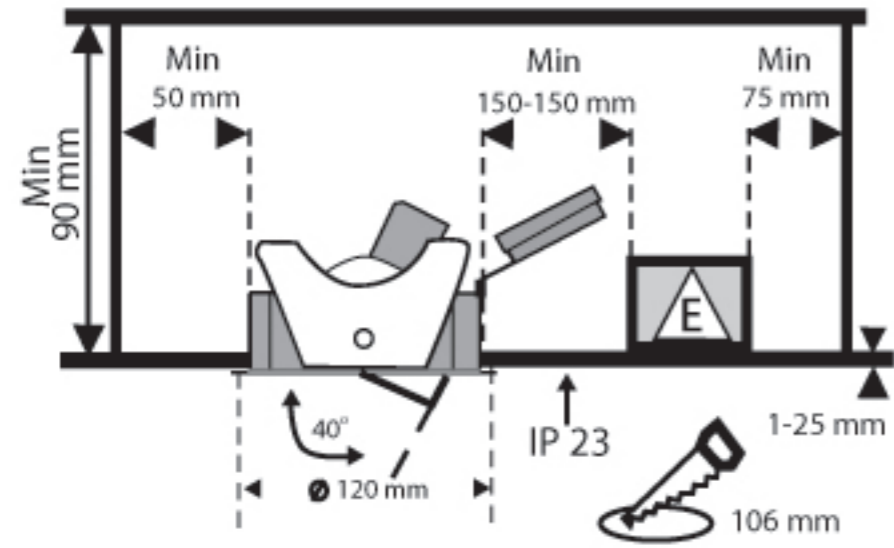

# MYTOS CDM - Tm

IP23

Reflector spot  
15° beam angle  
Aluminium

Reflector flood  
40° beam angle  
Aluminium

## Mytos CDM-Tm

Sophisticated energy efficient adjustable spotlight. The lightsource is mounted in a black anti-glare frame. Mounting ring available in white.

### Colours :

White

Light source	Order code
CDM - Tm 20W - 35W	Mytos - 15° Mytos - 40°

\* order transformer and lamp separately